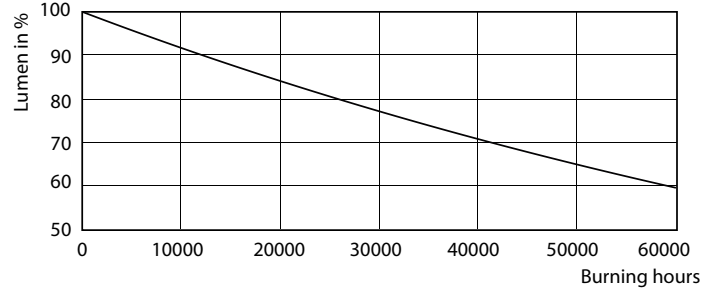

MASTER LEDspot ExpertColor MV 35W GU10 25D