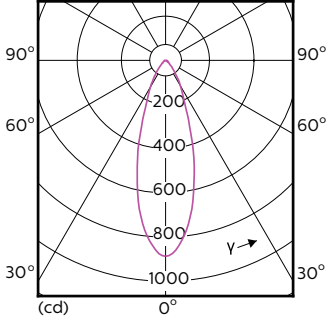

MASTER LEDspot ExpertColor MV

Fotometrik bilgi

MASTER LEDspot ExpertColor MV 50W GU10 930 36D