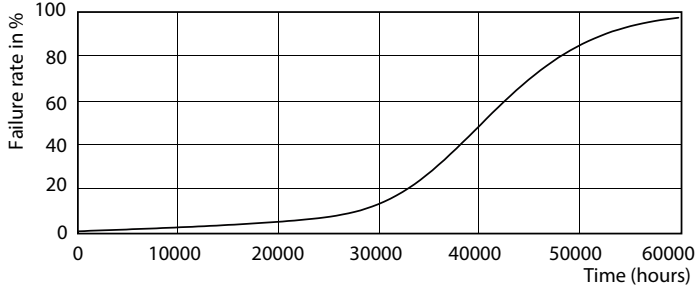

Kullanım Ömrü

MASTER LEDspot ExpertColor MV 35W GU10 25D