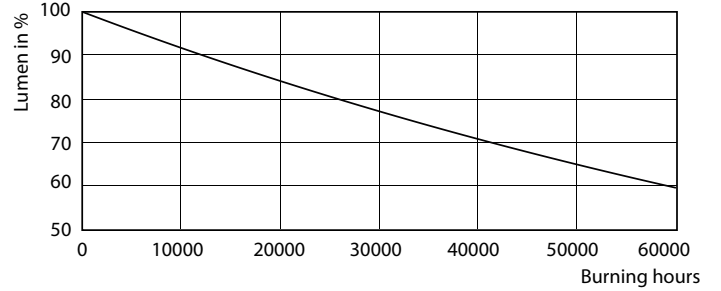

MASTER LEDspot ExpertColor MV

Fotometrik bilgi

MASTER LEDspot ExpertColor MV 50W GU10 927 36D

Kullanım Ömrü

MASTER LEDspot ExpertColor MV 35W GU10 25D

MASTER LEDspot ExpertColor MV 35W GU10 25D