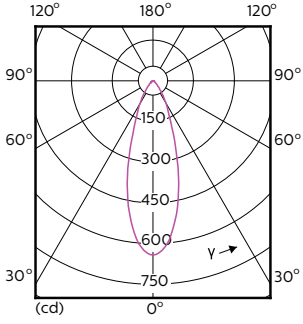

MASTER LEDspot ExpertColor MV

Fotometrik bilgi

MASTER LEDspot ExpertColor MV 35W GU10 927 36D