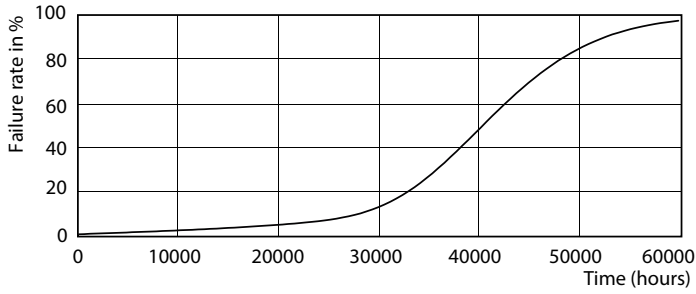

Kullanım Ömrü

MASTER LEDspot ExpertColor MV 35W GU10 25D