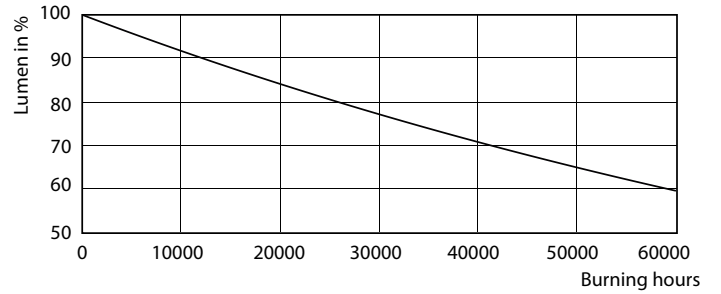

MASTER LEDspot ExpertColor MV 35W GU10 25D