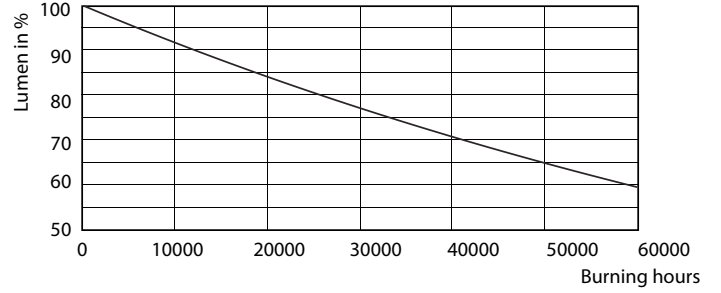

Kullanım Ömrü

LEDspots MR16 7W

LEDspots MR16 7W