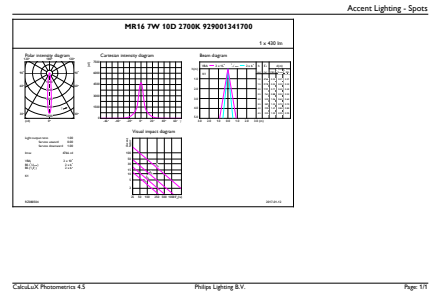

## Boyutlu çizim

MR16 12V 6.5-30W 420lm 10D 2700K GU5.3 D

Product	D	C
MASTER LED ExpertColor 6.5-35W MR16 927 10D	51 mm	46 mm

## Fotometrik bilgi

PAR38 120V 17-90W 1150lm 8D 2700K E26 D

MR16 12V 6.5-30W 420lm 10D 2700K GU5.3 D