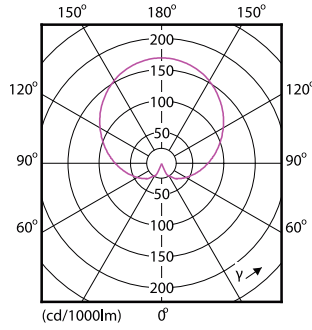

CorePro LEDbulb ND 8-60W A60