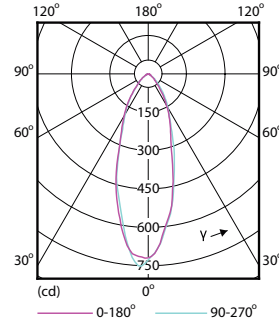

Boyutlu çizim

Corepro LEDspot 4.6-50W GU10 865 36D

Product	D	C
Corepro LEDspot 4.6-50W GU10 865 36D	50 mm	54 mm

Fotometrik bilgi

CorePro LEDspotMV 50W GU10 865 36D

CorePro LEDspotMV 50W GU10 830 36D CLA

CorePro LEDspotMV 50W GU10 865 36D