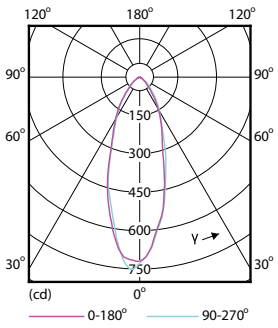

Boyutlu çizim

Essential LED 4.6-50W GU10 830 36D

Product	D	C
Essential LED 4.6-50W GU10 830 36D	50 mm	54 mm

Fotometrik bilgi

LEDspot,PAR38 11W 900lm 3000K

CorePro LEDspotMV 50W GU10 830 36D CLA

CorePro LEDspotMV 50W GU10 830 36D CLA