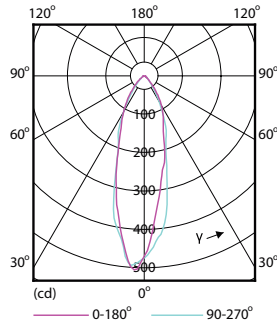

Boyutlu çizim

GU10 230V 4W-35W 260lm 36D 4000K GU10 ND

Product	D	C
Corepro LEDspot 2.7-25W GU10 840 36D	50 mm	54 mm

Fotometrik bilgi

Photometric Information 11

CorePro LEDspotMV 25W GU10 840 36D

CorePro LEDspotMV 25W GU10 830 36D