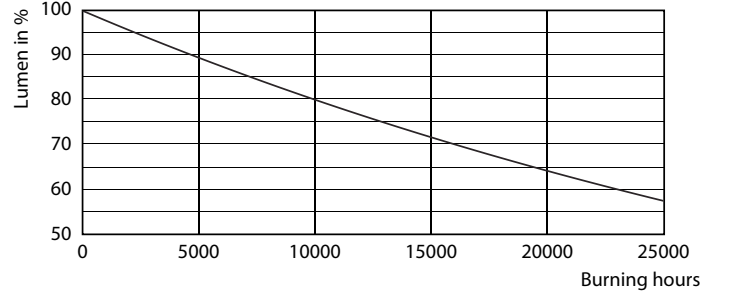

CorePro LEDspot MV

Kullanım Ömrü

CLA LEDspotMV 50W GU10 827 36D ND

CLA LEDspotMV 50W GU10 827 36D ND