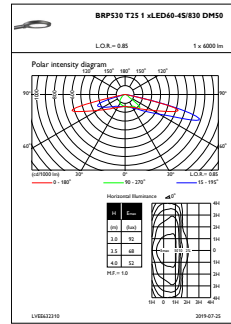

CitySoul gen2 LED Mini

Boyutlu çizim

CitySoul gen2 BGP/BPP/BRP/BSP/BVP530/531

Fotometrik bilgi

OFPC1_BRP530T251xLED60-4S830DM50

OFPL1_BRP530T251xLED60-4S830DM50