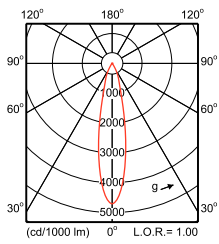

Polar Wide Diagrams

IFPS_GD601B 1xLED12S/827 MB-Polar Normal
(separate)