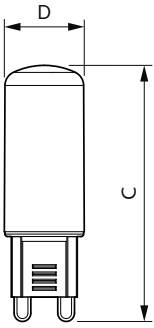

CorePro LEDcapsule MV

Boyutlu çizim

Product	D	C
CorePro LEDcapsule ND 3.2-40W G9 827	17 mm	51,5 mm
CorePro LEDcapsule ND 3.2-40W G9 830	17 mm	51,5 mm

Product	D	C
CorePro LEDcapsuleMV 2.6-25W G9 827 D	15 mm	52 mm

Product
CorePro LEDcapsule 2-25W ND G9 827

Product
CorePro LEDcapsule 3.2-40W ND G9 827