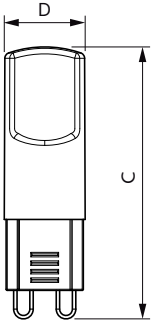

CorePro LEDcapsule MV

Boyutlu çizim

Product	D	C
CorePro LEDcapsule ND 3.2-40W G9 827	17 mm	51,5 mm
CorePro LEDcapsule ND 3.2-40W G9 830	17 mm	51,5 mm

Product	D	C
CorePro LEDcapsuleMV 2.6-25W G9 827 D	15 mm	52 mm

Product
CorePro LEDcapsule 2-25W ND G9 827

Product
CorePro LEDcapsule 3.2-40W ND G9 827