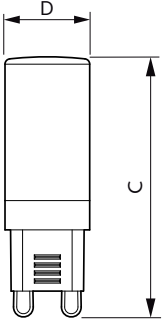

CorePro LEDcapsule MV

Boyutlu çizim

Product	D	C
CorePro LEDcapsule ND 3.2-40W G9 827	17 mm	51,5 mm
CorePro LEDcapsule ND 3.2-40W G9 830	17 mm	51,5 mm

Product	D	C
CorePro LEDcapsuleMV 2.6-25W G9 827 D	15 mm	52 mm

Product
CorePro LEDcapsule 2-25W ND G9 827

Product
CorePro LEDcapsule 3.2-40W ND G9 827