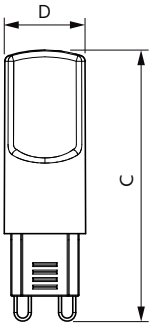

CorePro LEDcapsule MV

Boyutlu çizim

Product	D	C
CorePro LEDcapsule ND 3.2-40W G9 827	17 mm	51,5 mm
CorePro LEDcapsule ND 3.2-40W G9 830	17 mm	51,5 mm

Product	D	C
CorePro LEDcapsuleMV 2.6-25W G9 827 D	15 mm	52 mm

Product
CorePro LEDcapsule 2-25W ND G9 827

Product
CorePro LEDcapsule 3.2-40W ND G9 827