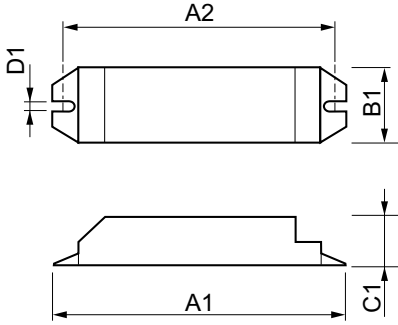

HF-Essential for TL5/TL-D

Versions

Boyutlu çizim

| Product | D1 | C1 | A1 | A2 | B1 |
|-------------------------------|--------|---------|----------|----------|---------|
| HF-E 118 TL-D 220-240 50/60Hz | 4,2 mm | 28,0 mm | 150,0 mm | 136,0 mm | 40,0 mm |
| HF-E 136 TL-D 220-240 50/60Hz | 4,2 mm | 28,0 mm | 150,0 mm | 136,0 mm | 40,0 mm |
| HF-E 236 TL-D 220-240 50/60Hz | 4,2 mm | 30,0 mm | 211,0 mm | 197,0 mm | 40,0 mm |
| HF-E 418 TL-D 220-240 50/60Hz | 4,2 mm | 30,0 mm | 211,0 mm | 197,0 mm | 40,0 mm |