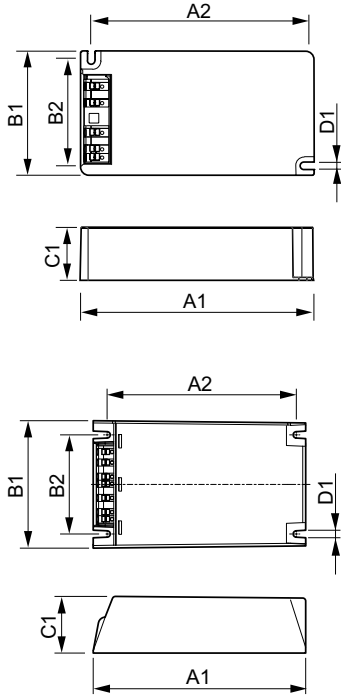

- Yol
- Kent sokakları
- Parklar

PrimaVision BasePerform

Versions

Boyutlu çizim

Product	D1	C1	A1	A2	B1	B2
HID-PV Base HID-PV Base 50 SON C3 220-240V	4,5 mm	32,0 mm	141,0 mm	128,5 mm	75,0 mm	63,7 mm
HID-PV Base HID-PV Base 70 SON C3 220-240V	4,5 mm	32,0 mm	141,0 mm	128,5 mm	75,0 mm	63,7 mm

Product	D1	C1	A1	A2	B1	B2
HID-PV Base HID-PV Base 100 SON/CDO Q 220-240V	4,5	40,0 mm	150,0 mm	133,6 mm	90,0 mm	70,0 mm
HID-PV Base HID-PV Base 150 SON/CDO Q 220-240V	4,5	40,0 mm	150,0 mm	133,6 mm	90,0 mm	70,0 mm