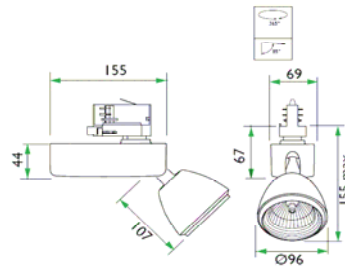

Product shown: MRS/LRS/BRS531
All dimensions in mm